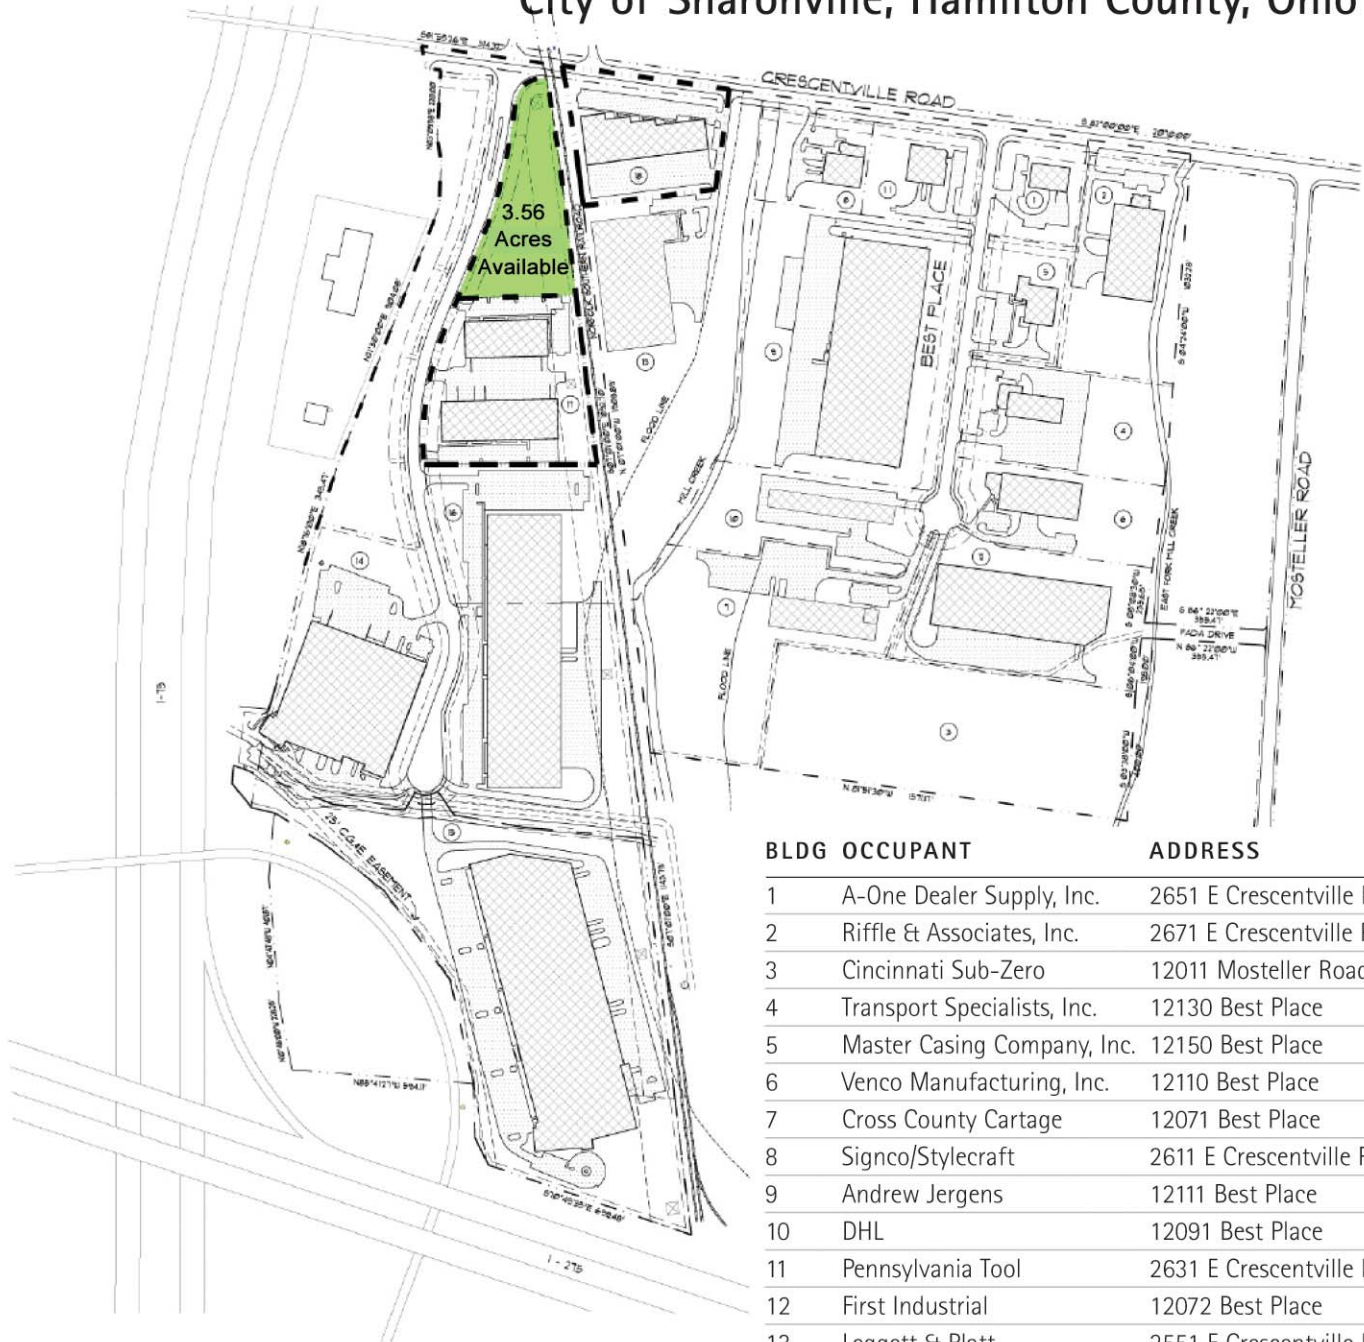

Champion Business Park

City of Sharonville, Hamilton County, Ohio

BLDG	OCCUPANT	ADDRESS
1	A-One Dealer Supply, Inc.	2651 E Crescentville Road
2	Riffle Et Associates, Inc.	2671 E Crescentville Road
3	Cincinnati Sub-Zero	12011 Mosteller Road
4	Transport Specialists, Inc.	12130 Best Place
5	Master Casing Company, Inc.	12150 Best Place
6	Venco Manufacturing, Inc.	12110 Best Place
7	Cross County Cartage	12071 Best Place
8	Signco/Stylecraft	2611 E Crescentville Road
9	Andrew Jergens	12111 Best Place
10	DHL	12091 Best Place
11	Pennsylvania Tool	2631 E Crescentville Road
12	First Industrial	12072 Best Place
13	Leggett Et Platt	2551 E Crescentville Road
14	Champion Enclosures	12121 Champion Way
15	Champion Windows	12121 Champion Way
16	Quick Pak	12110 Champion Way
17	Crescentville Partners	12070-108 Champion Way
18	Crescentville Partners II	2511 E Crescentville Road